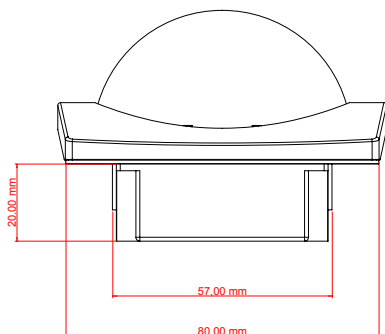

Technical specification

ZKRUNCORTKLMP10

Weight (g)	56 gr.
Width (mm)	80 mm.
Depth (mm)	33 mm.
Height (mm)	80 mm.
Lighting Type	Led
Operating temperature / Humidity	-10°C +60°C / % 30 %80 RH
Current W	0.8
Material	PC-ABS-FR (Flame Retardant)
Power Supply	+5V
LED Colors	Blue, Red, Yellow
Communication	RJ 45
Color	White