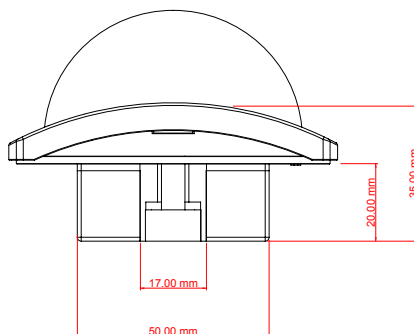

Technical specification

ZKRUNCORTKLMP10

Weight (g)	56 gr.
Width (mm)	80 mm.
Depth (mm)	33 mm.
Height (mm)	80 mm.
Lighting Type	Led
Operating temperature / Humidity	-10°C +60°C / % 30 %80 RH
Current W	0.8
Material	PC-ABS-FR (Flame Retardant)
Power Supply	+5V
LED Colors	Blue, Red, Yellow
Communication	RJ 45
Color	White