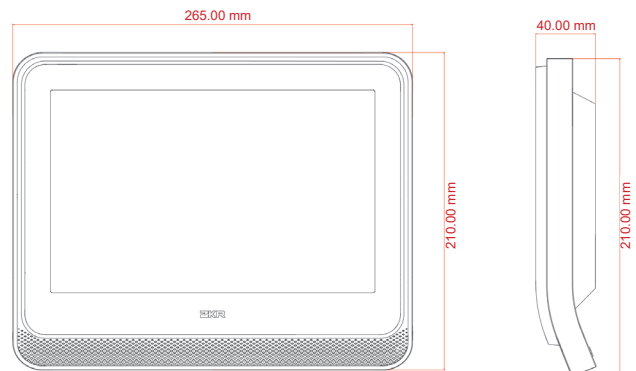

ZKR Comfort

Room Control Unit

Comfort Room Control Unit

The comfort room control unit is the equipment that enables the nurse call panel and the call buttons in the room to communicate with each other. It is suitable for built-in or plaster mounting with room control panel.

- POE 15 w
- Wall Mount
- Voice full duplex (SIP protokol Voice over IP)
- Point to Point Call
- Conference Call
- Central announcement
- Voice recorder
- Overdoor lamp connection
- Touch Screen 10"
- HIS integration (Hospital Information Systems)
- Entegredated RF card Reader
- Code Blue
- Cutomize Secren menus
- Multi language (Turkish, Engilish, Spanish ,Russian, Customize)

Technical specification

ZKRUNCIPCMFRMC01

Screen size (inches)	10 Inc
Operating system	Android
Weight (g)	500 gr.
Width (mm)	265 mm
Depth (mm)	40 mm.
Height (mm)	210 mm.
Display features	IPS Color Touch Screen
Screen resolution (px)	1024x768
System	Linux 4
Processor speed	Intel cpu
Memory	2GB Ram - 8GB Rom
Language	English, Spanish, Russian, Turkish Custom
Power supply	110-220 VAC 47-63 Hz
Operating temperature / Humidity	-10°C +60°C / % 30 %80 RH
Material	PC-ABS-FR (Flame Retardant)
Card reader	NFC Card Reader
Speaker	3Watt x 2
Input connection	1-Ethernet,1-RS 485, 2.Light Control
Color	White
Communication	TCP / IP - UDP - HTTP - RS485 - SIP
Power	POE
SD Card	Yes
USB	Mini USB